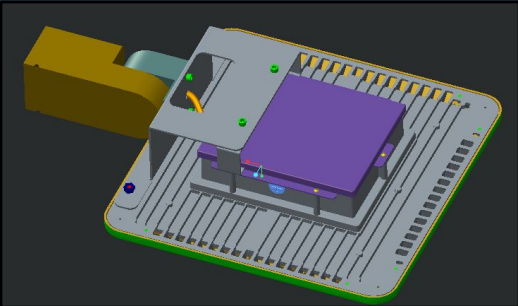

Installation

Type I
Gas Station
4inch Round Hole

Installation

Type II
Gas Station
Square Hole

Installation

Type III General Area Housing Mount

Installation

Type IV
General Area
Suspending

Installation

Type V
General Area
Hoisting

Installation

Type VI
General Area
Pillar Mount

Installation

Type VII
General Area
Wall Mount