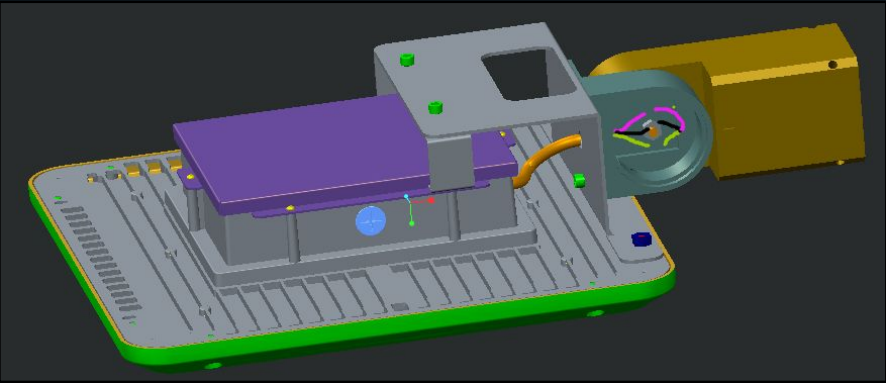

Installation

Type I
Gas Station
4inch Round Hole

Installation

Type II
Gas Station
Square Hole

Installation

Type III General Area Housing Mount

Installation

Type IV
General Area
Suspending

Installation

Type V
General Area
Hoisting

Installation

Type VI
General Area
Pillar Mount

Installation

Type VII
General Area
Wall Mount