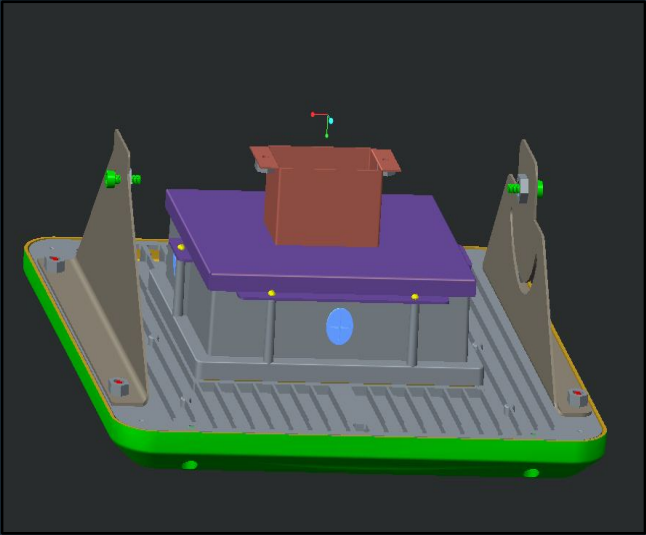

Installation

Type I
Gas Station
4inch Round Hole

Installation

Type II
Gas Station
Square Hole

Installation

Type III General Area Housing Mount

Installation

Type IV
General Area
Suspending

Installation

Type V
General Area
Hoisting

Installation

Type VI
General Area
Pillar Mount

Installation

Type VII
General Area
Wall Mount