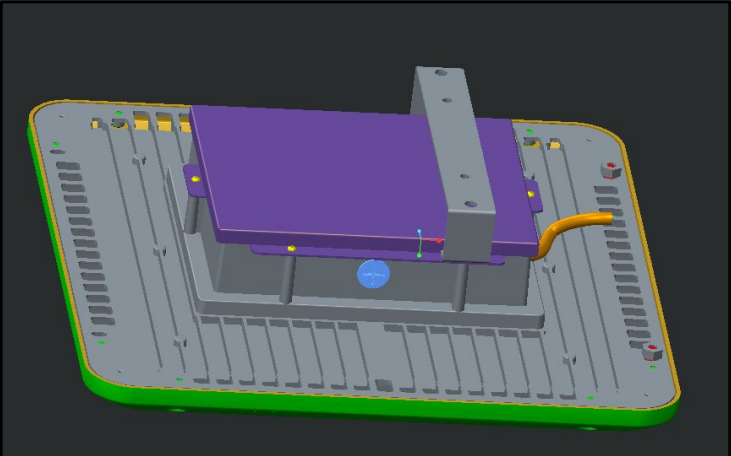

Installation

Type I
Gas Station
4inch Round Hole

Installation

Type II
Gas Station
Square Hole

Installation

Type III General Area Housing Mount

Installation

Type IV
General Area
Suspending

Installation

Type V
General Area
Hoisting

Installation

Type VI
General Area
Pillar Mount

Installation

Type VII
General Area
Wall Mount