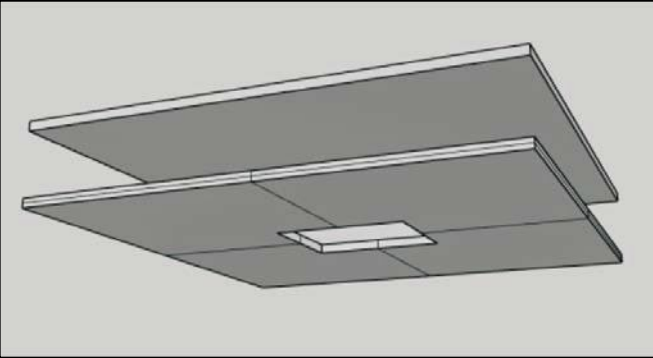

Installation

Type I
Gas Station
4inch Round Hole

Installation

Type II
Gas Station
Square Hole

Installation

Type III General Area Housing Mount

Installation

Type IV
General Area
Suspending