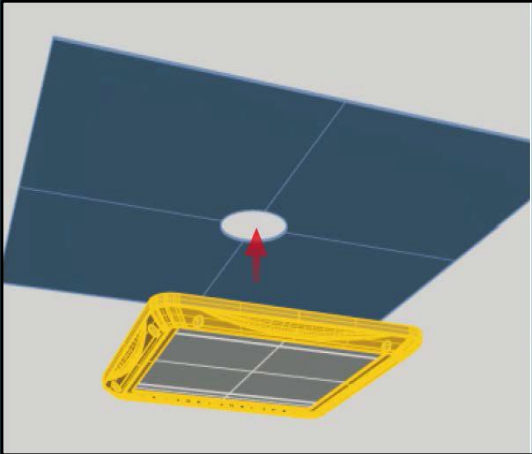

Installation

Type I
Gas Station
4inch Round Hole

Installation

Type II
Gas Station
Square Hole

Installation

Type III General Area Housing Mount

Installation

Type IV
General Area
Suspending