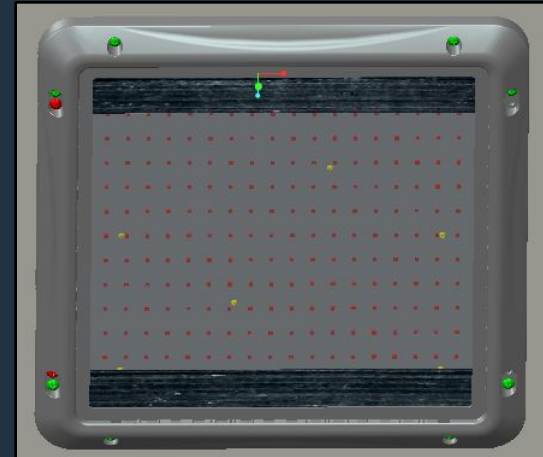

Installation

Type I
Gas Station
4inch Round Hole

Installation

Type II
Gas Station
Square Hole

Installation

Type III General Area Housing Mount

Installation

Type IV
General Area
Suspending