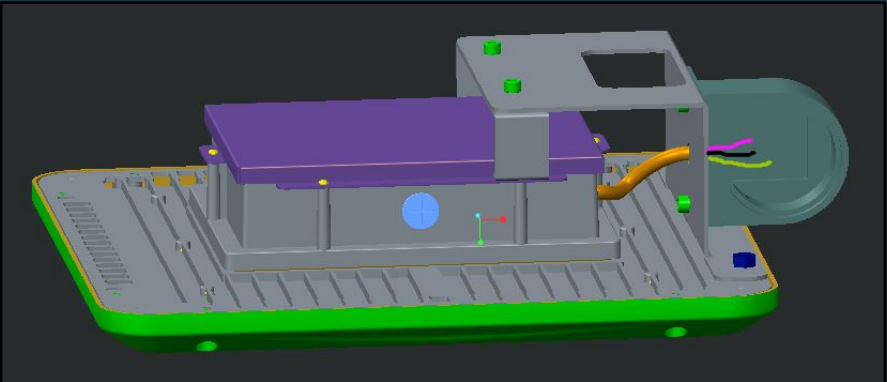

Installation

Type I
Gas Station
4inch Round Hole

Installation

Type II
Gas Station
Square Hole

Installation

Type III General Area Housing Mount

Installation

Type IV
General Area
Suspending

Installation

Type V
General Area
Hoisting

Installation

Type VI
General Area
Pillar Mount

Installation

Type VII
General Area
Wall Mount